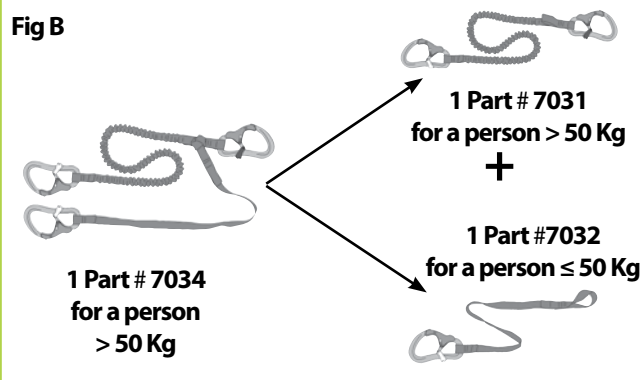

Exclusive feature: SmartLoop

Product can adapt to suit all needs and users.

SmartLoop lets you:

- turn a single webbing tether into a double webbing tether (see fig. A)
- turn a double webbing tether into two single webbing tethers (see fig. B)

Exclusive feature: EcoLogic

Removable snap hook lets you increase the lifespan of the product by replacing the webbing only.

Our exclusive EcoLogic feature makes ProLine a budget-friendly range!

INFORMATION ABOUT THE ISO 12401:2009 STANDARD

For the amateur sailor safety, the standard demands:

- Self-locking carabine hooks
- A possible unhooking from the harness side (for people above 50Kgs)
- An impossible unhooking from the harness side for people below 50Kgs (children)

Choose your tether (as per ISO 12401:2009)			
	> 50 Kg	≤ 50 Kg	≤ 50 Kg
7031	✓	✓	x
7032	x	✓	✓
7033	x	✓	✓
7034	✓	✓	x

Special materials for less weight and greater performance

Wichard carefully selects materials (aluminium, carbon fibre, etc.)

> ProSnap snap hooks are forged in special aluminium to ensure excellent rustproof qualities and minimum weight.

> ProLine webbings are designed with materials that absorb very little water and dry quickly.

Wichard France

Head office, Production, Logistics
Wichard S.A.S – ZI de Felet – CS 50085
63307 THIERS CEDEX
FRANCE
Tel. +33 (0) 4 73 51 65 00
Fax +33 (0) 4 73 80 62 81
marine@wichard.com

Hotline and Technical Support, After Sales

Wichard S.A.S - Pornichet
Z.A Pornichet Atlantique - 16 av du Gulf Stream
44380 Pornichet
FRANCE
Tel. +33 (0) 2 51 76 00 35
Fax +33 (0) 2 40 01 40 43
hotline@wichard.com

Wichard North America

Wichard Inc. -
3901 Pine Grove Circle
Charlotte NC 28206 - USA
Toll free number: + 1 866 621 10 62
Tel: + 1 (401) 683-5055
Fax: + 1 (802) 655-4689
info@wichard-usa.com

Wichard Pacific Pty Ltd