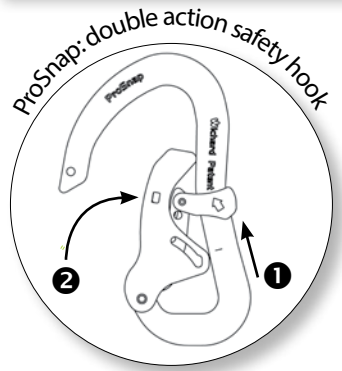

- > Maximum safety**
- ErgoLockSystem (patented): automatically closes and locks the snap hook
 - Locking indicator
 - Retro-reflective webbing, visible at night
 - Overload indicator (as per ISAF offshore special regulations)

- > Uniquely easy to use**
- Easy opening snap hook
 - V-Nose (patented): special tip makes hooking and unhooking easy with one hand
 - Wide opening snap hook (26 mm)
 - Compact light tether

NO COMPROMISE!

- + benefits**
- ▶ 4 models available
 - ▶ Compliance with ISO 12401:2009 and ISAF regulations (OSR)
 - ▶ Overload indicator with shock absorber on all models

Part #	Description	Length Max	Weight Kg	
7031	2 ProSnap snap hooks Elastic webbing incl. overload indicator	2 m	0.305	
7032	1 ProSnap hook Flat webbing incl. overload indicator	0.80 m	0.150	
7033	1 ProSnap hook Elastic webbing incl. overload indicator	1.40 m	0.175	
7034	3 ProSnap snap hooks Elastic webbing incl. overload indicator	2 m + 1 m	0.455	

Exclusive feature: SmartLoop

Product can adapt to suit all needs and users.

SmartLoop lets you:

- turn a single webbing tether into a double webbing tether (see fig. A)
- turn a double webbing tether into two single webbing tethers (see fig. B)