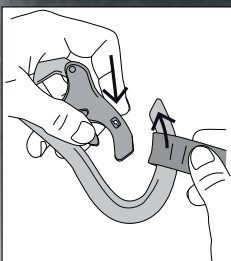

- > Uniquely easy to use**
- Easy opening snap hook
 - V-Nose (patented): special tip makes hooking and unhooking easy with one hand
 - Wide opening snap hook (26 mm)
 - Compact light tether

NO COMPROMISE!

Exclusive feature: SmartLoop

Product can adapt to suit all needs and users.

SmartLoop lets you:

- turn a single webbing tether into a double webbing tether (see fig. A)
- turn a double webbing tether into two single webbing tethers (see fig. B)

Fig A

Fig B

Exclusive feature: EcoLogic

Removable snap hook lets you increase the lifespan of the product by replacing the webbing only.

Our exclusive EcoLogic feature makes ProLine a budget-friendly range!

INFORMATION ABOUT THE ISO 12401:2009 STANDARD

For the amateur sailor safety, the standard demands:

- Self-locking carabine hooks
- A possible unhooking from the harness side (for people above 50Kgs)
- An impossible unhooking from the harness side for people below 50Kgs (children)