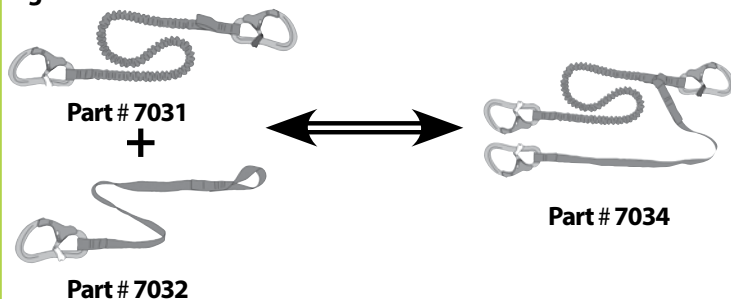

- + benefits**
- ▶ 4 models available
 - ▶ Compliance with ISO 12401:2009 and ISAF regulations (OSR)
 - ▶ Overload indicator with shock absorber on all models

Part #	Description	Length Max	Weight Kg	
7031	2 ProSnap snap hooks Elastic webbing incl. overload indicator	2 m	0.305	
7032	1 ProSnap hook Flat webbing incl. overload indicator	0.80 m	0.150	
7033	1 ProSnap hook Elastic webbing incl. overload indicator	1.40 m	0.175	
7034	3 ProSnap snap hooks Elastic webbing incl. overload indicator	2 m + 1 m	0.455	

Exclusive feature: SmartLoop

Product can adapt to suit all needs and users.

SmartLoop lets you:

- turn a single webbing tether into a double webbing tether (see fig. A)
- turn a double webbing tether into two single webbing tethers (see fig. B)

Fig A

Fig B

Exclusive feature: EcoLogic

Removable snap hook lets you increase the lifespan of the product by replacing the webbing only.

Our exclusive EcoLogic feature makes ProLine a budget-friendly range!

INFORMATION ABOUT THE ISO 12401:2009 STANDARD

For the amateur sailor safety, the standard demands:

- Self-locking carabine hooks
- A possible unhooking from the harness side (for people above 50Kgs)
- An impossible unhooking from the harness side for people below 50Kgs (children)